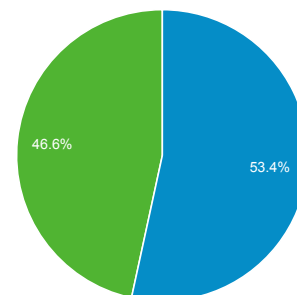

Language	Sessions	% Sessions
1. el	5,362	43.88%
2. en-us	3,139	25.69%
3. el-gr	3,135	25.66%
4. en-gb	354	2.90%
5. en	38	0.31%
6. pl	36	0.29%
7. el-cy	19	0.16%
8. en-gr	13	0.11%
9. tr-tr	11	0.09%
10. it	9	0.07%